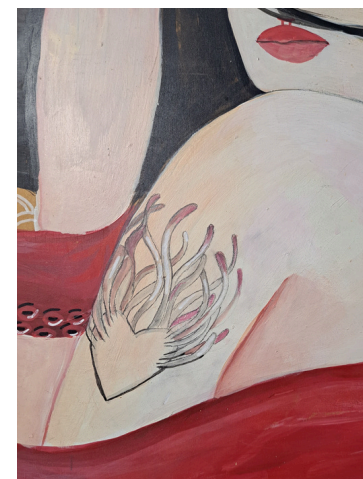

R\$ 2.700

Mulher II
da série *Sobre Amor e Outros Peixes*
acrílica sobre tela
50 x 40 cm
2021

R\$ 2.700

A close-up photograph of a painting palette. The palette is white and contains several colors of paint, including a vibrant red and a soft pink. A paintbrush with a wooden handle and dark bristles is resting on the palette. In the foreground, there is a small jar of red paint. The background is a light-colored surface, possibly a table or desk.

✦ PINTURA SOBRE MDF

O olhar da mulher-polvo
acrílica sobre MDF
140 x 100 cm
2019
R\$ 3.800

Raquel
série *Síndrome das Memórias Inventadas*
acrílica sobre MDF
25 x 25 cm
2025

R\$ 1.000

Olga
série *Síndrome das Memórias Inventadas*
acrílica sobre MDF
25 x 25 cm
2025